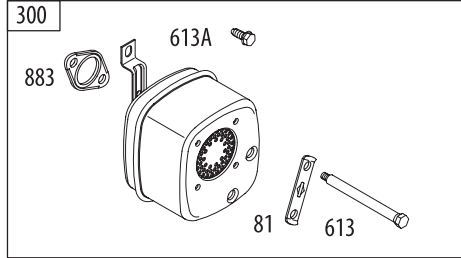

Briggs & Stratton Engine Model 215802

Briggs & Stratton Engine Model 215802

Briggs & Stratton Engine Model 215802

1036 EMISSIONS LABEL

Briggs & Stratton Engine Model 215802

Ref.	Part No.	Description
1	BS-697377	Cylinder Assembly
2	BS-399265	Kit-Bushing/Seal (Magneto Side)
3	BS-391086s	Seal-Oil (Magneto Side)
4	BS-697106	Sump-Engine
5	BS-796183	Head-Cylinder
7	BS-273280s	Gasket-Cylinder Head
9	BS-697109	Gasket-Breather
10	BS-697157	Screw (Breather Assembly)
11	BS-794683	Tube-Breather
12	BS-697110	Gasket-Crankcase
13	BS-690360	Screw (Cylinder Head)
15	BS-690946	Plug-Oil Drain
16	BS-796146	Crankshaft
20	BS-795387	Seal-Oil (PTO Side)
22	BS-692125	Screw (Crankcase Cover/Sump)
23	BS-695774	Flywheel
24	BS-222698s	Key-Flywheel
25	BS-797009	Piston Assembly (Standard)
—	BS-797010	Piston Assembly (.020" Oversize)
26	BS-797011	Ring Set (Standard)
—	BS-797012	Ring Set (.020" Oversize)
27	BS-698469	Lock-Piston Pin
28	BS-797013	Pin-Piston
29	BS-791633	Rod-Connecting
32	BS-791118	Screw (Connecting Rod)
33	BS-791934	Valve-Exhaust
34	BS-791935	Valve-Intake
35	BS-691279	Spring-Valve (Intake)
36	BS-691279	Spring-Valve (Exhaust)
37	BS-697352	Guard-Flywheel
37A	BS-697626	Guard-Flywheel
40	BS-690964	Retainer-Valve
42	BS-499586	Keeper-Valve
43	BS-691968	Slinger-Governor/Oil
45	BS-690564	Tappet-Valve
46	BS-793880	Camshaft
48	BS-697740	Short Block
50	BS-796188	Manifold-Intake
51	BS-692137	Gasket-Intake
51A	BS-794312	Gasket-Intake
53	BS-690227	Stud (Carburetor)
54	BS-691148	Screw (Intake Manifold)